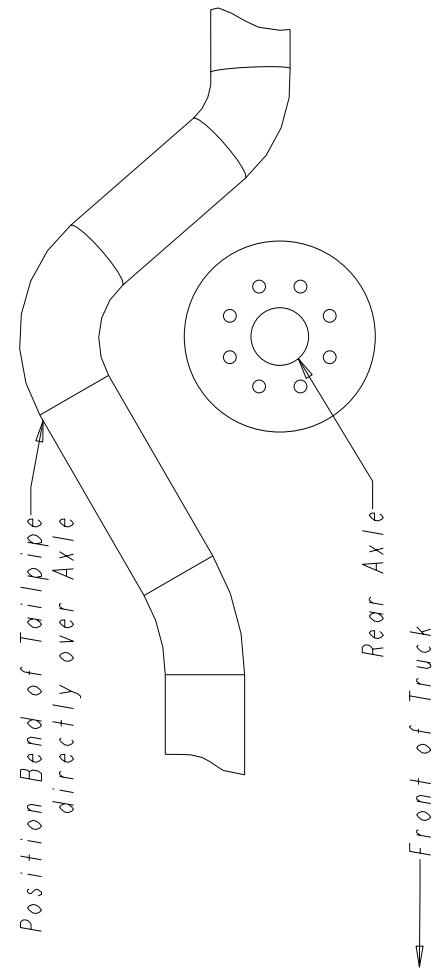

- Kit Contents:**
 1 - Turbo Down Pipe
 1 - Crossmember Offset Pipe
 1 - Muffler
 1 - Tailpipe
 3 - 4" Band Clamps
 3 - Hangers

Kennedy Sales and Service

W3351 26 Rd
Loyal WI 54446
www.kennedydiesel.com
Ph: 715-255-9433

Band Clamp Assembly

Hanger/Clamp installation