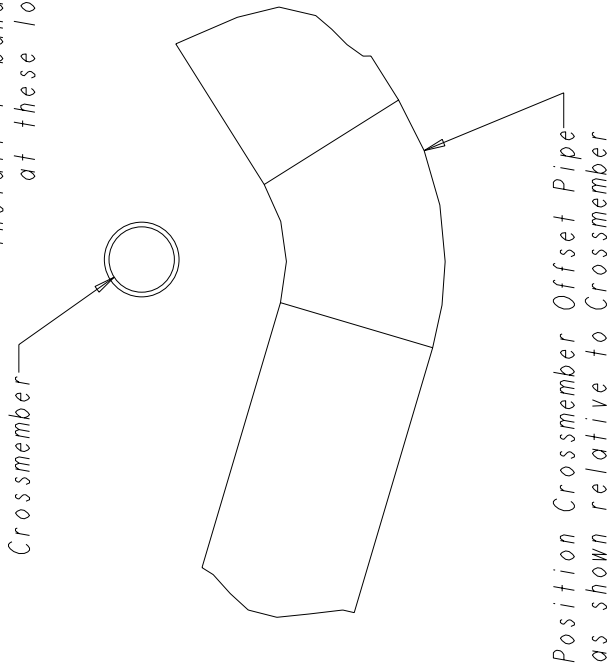

- Kit Contents:**
 1 - Turbo Down Pipe
 1 - Crossmember Offset Pipe
 1 - Muffler
 1 - Tailpipe
 3 - 4" Band Clamps
 3 - Hangers

Kennedy Sales and Service

W3351 26 Rd
Loyal WI 54446
www.kennedydiesel.com
Ph: 715-255-9433

Band Clamp Assembly

Hanger/Clamp installation